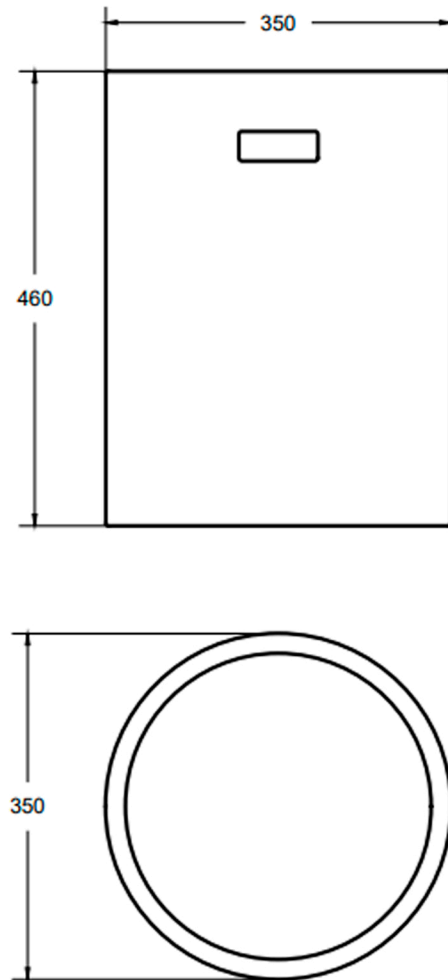

MIXX DIMENSION DIAGRAM

Below dimensions correspond to the SKU and Product Name listed

CYLINDER STOOL
VGS-CYL-STOOL

ALL DIMENSIONS IN mm