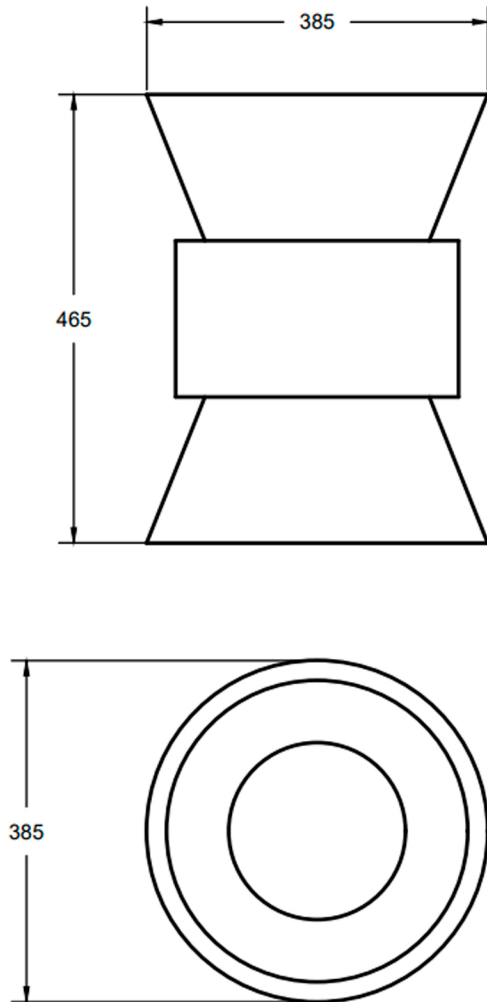

# MIXX DIMENSION DIAGRAM

Below dimensions correspond to the SKU and Product Name listed

JACKSON STOOL  
VGS-JACKS-STOOL

ALL DIMENSIONS IN mm