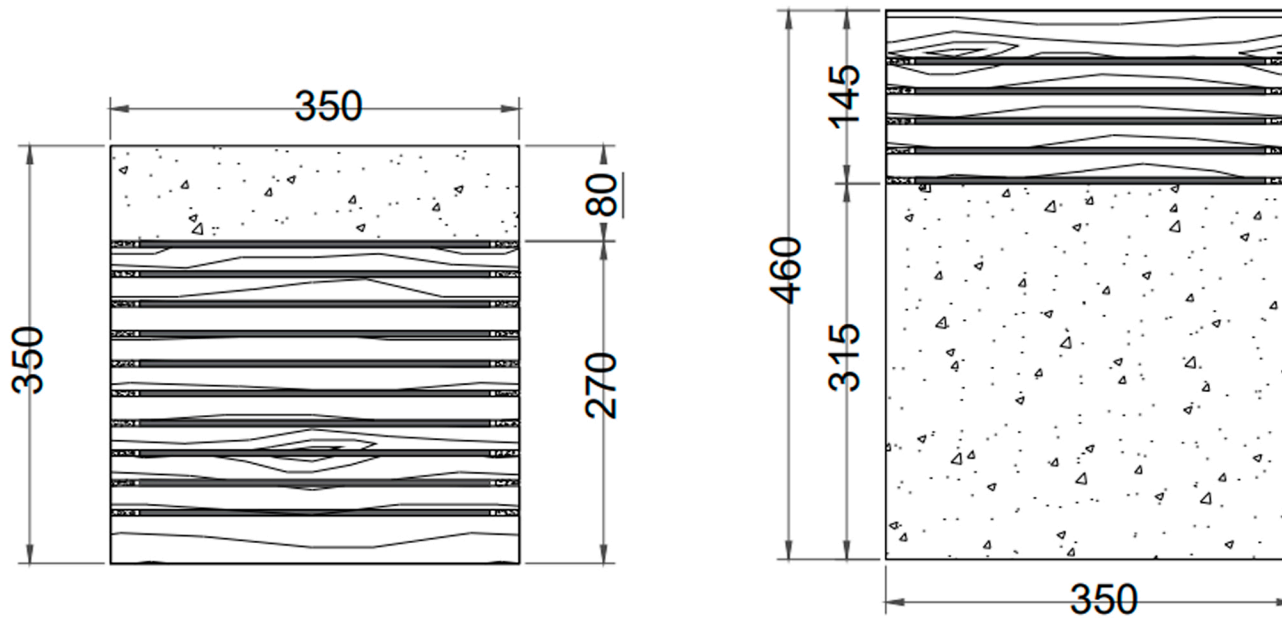

MIXX DIMENSION DIAGRAM

Below dimensions correspond to the SKU and Product Name listed

STECCA CASCATA
VGS-STECC-CASC

ALL DIMENSIONS IN mm