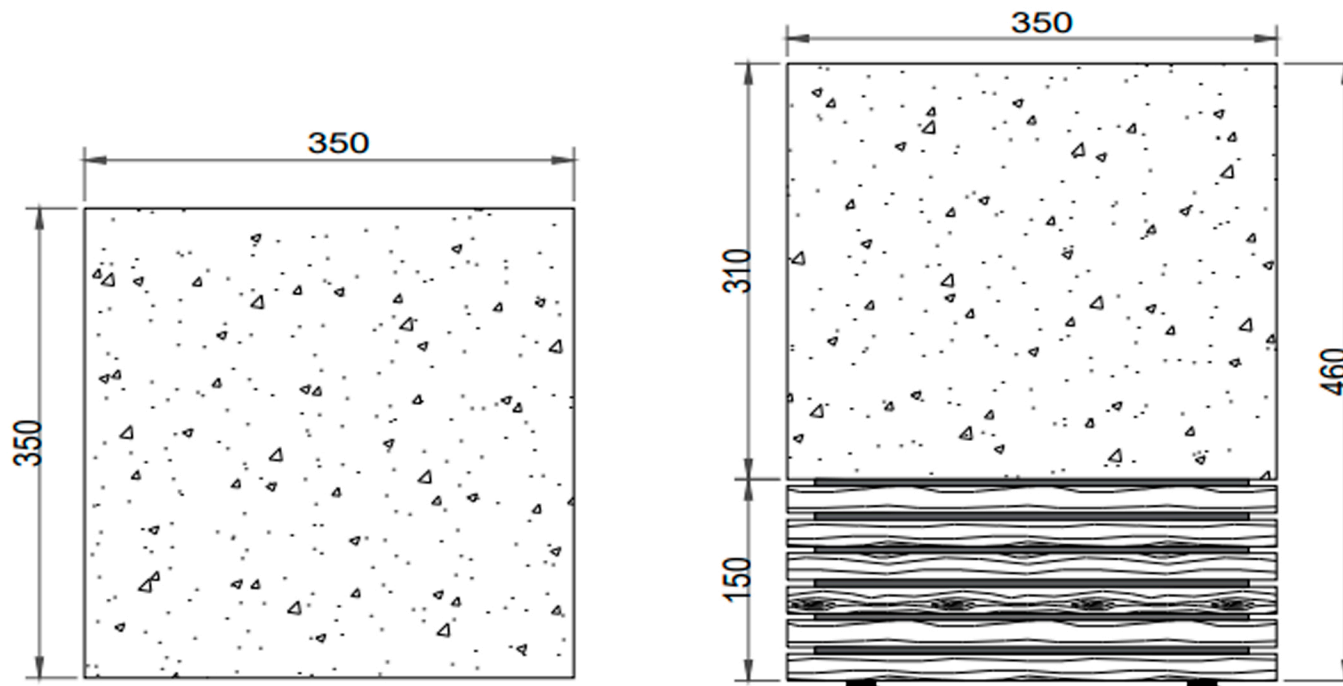

MIXX DIMENSION DIAGRAM

Below dimensions correspond to the SKU and Product Name listed

STECCA CORTO
VGS-STECC-CORT

ALL DIMENSIONS IN mm